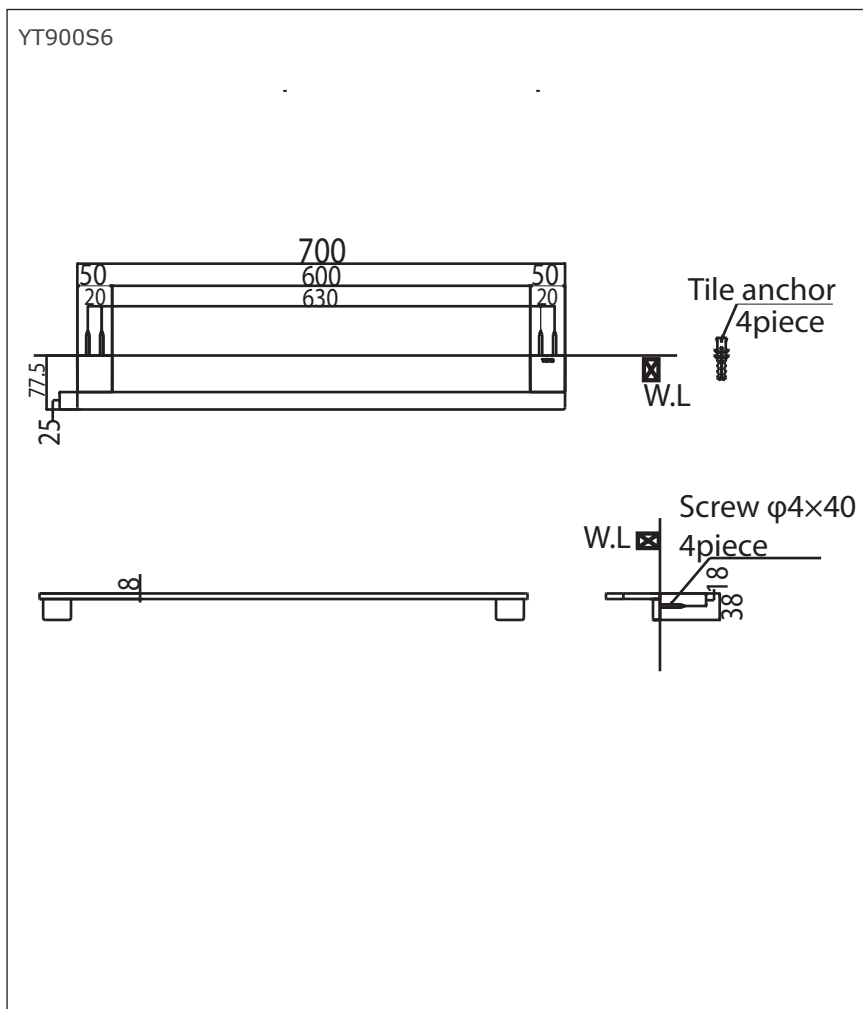

NEOREST Towel Bar

Features

- Gorgeous and Generous design
- Easy to use and install

Specifications

Dimension : 700W x 78D x 38H mm

Parts Description

- **YT900S6**
Towel Bar

Please consult a TOTO representative for details